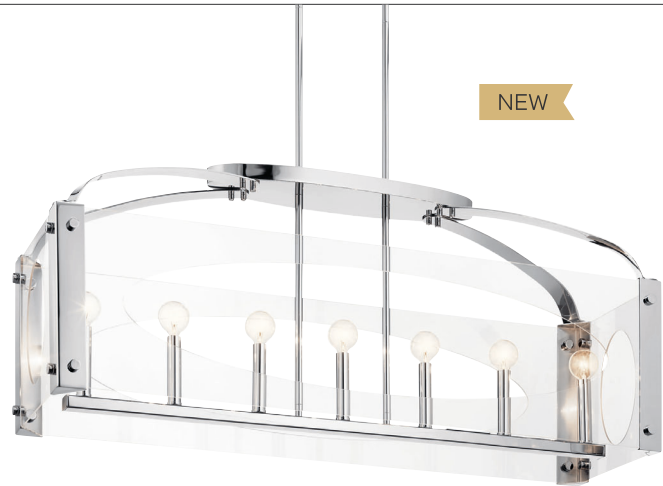

52023FXG | Linear Chandelier
(7) 60W Candelabra, 12.25"W x 16.5"H x 40.25"L
Overall Ht. 54", Chain/Stem 36"

52023CH | Linear Chandelier
(7) 60W Candelabra, 12.25"W x 16.5"H x 40.25"L
Overall Ht. 54", Chain/Stem 36"

52024FXG | Large Foyer Pendant
(4) 60W Candelabra, 16.5"W x 30.25"H
Overall Ht. 68", Chain/Stem 36"

52024CH | Large Foyer Pendant
(4) 60W Candelabra, 16.5"W x 30.25"H
Overall Ht. 68", Chain/Stem 36"

FEATURE

Clear Acrylic Panels